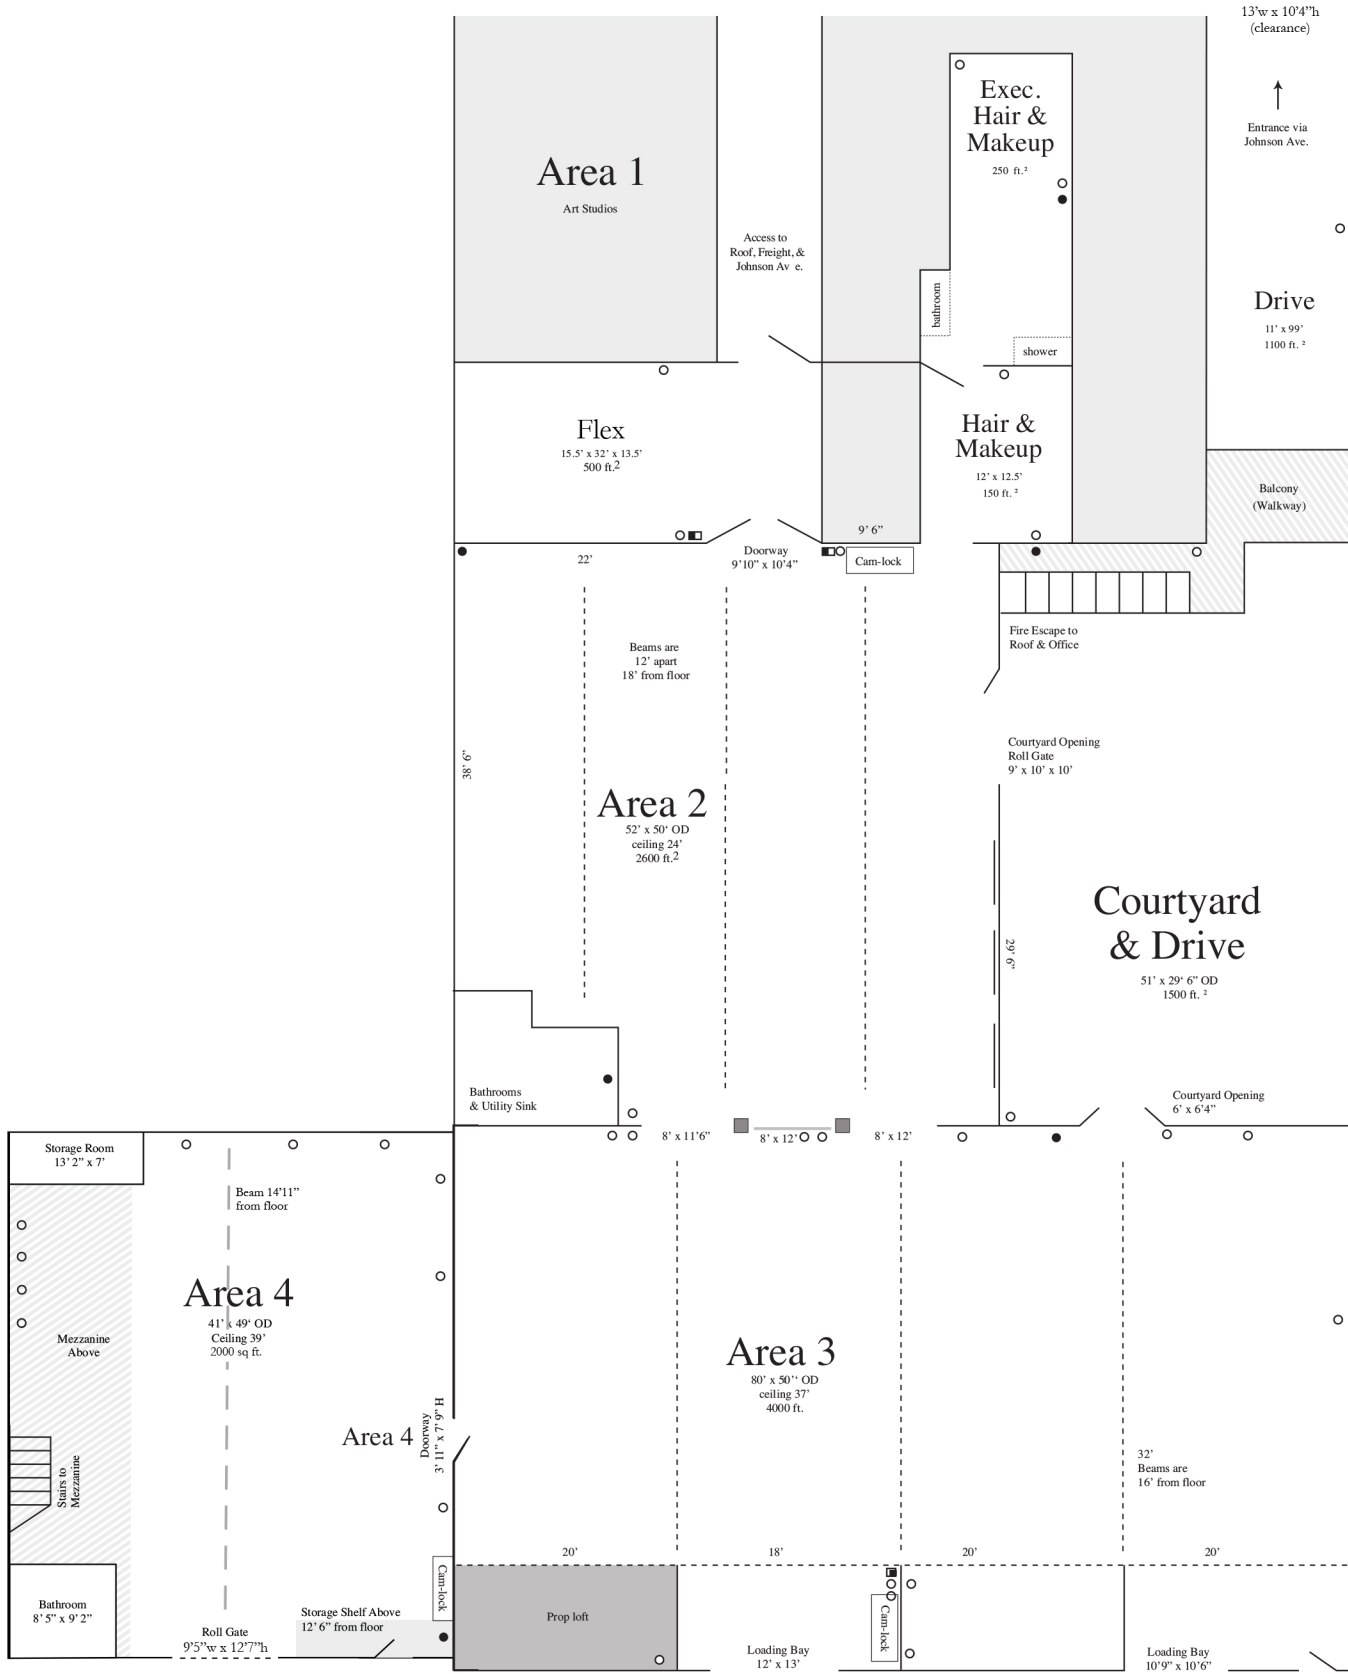

Stage entrance: 215 Ingraham